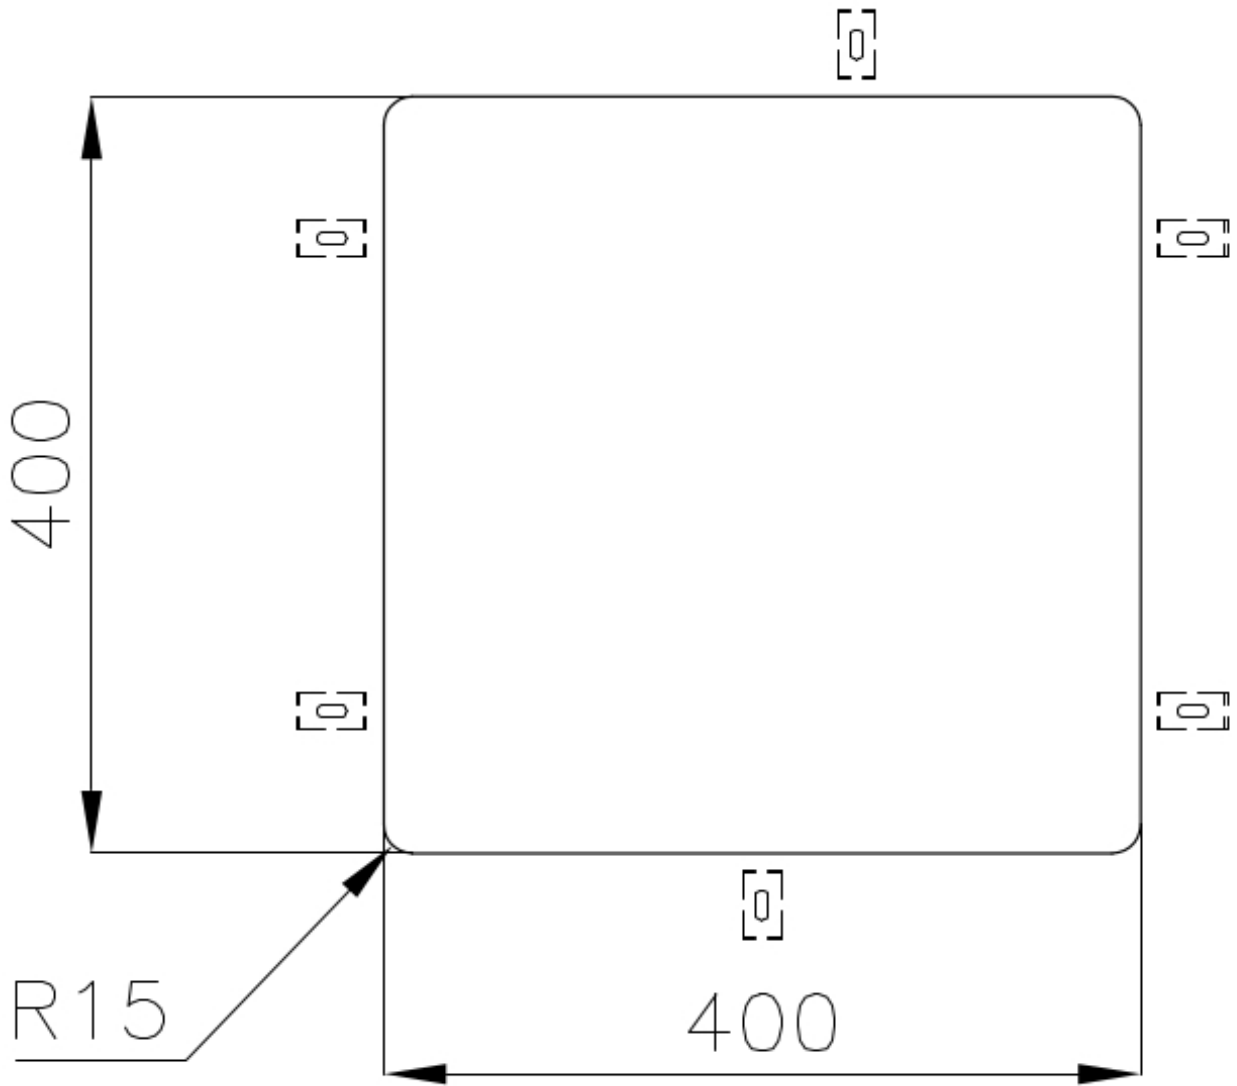

Material AISI 304 stainless steel

Texture Vintage

Base 60 cm

Dimensions 440x440 mm

Standard fittings Fixing hooks, gasket, drain, overflow and siphon, boxed packing

Mixer holes No standard holes

Built-in hole [View technical data sheet](#)

Drainer No

Width 44 cm

Bowl dimension 400x400mm

Number of bowls 1 bowl

Waste fitting 3,5" drain

FEATURES

VINTAGE PVD The prestigious PVD finish combines with the care for detail of the Vintage finish, to create a combination of unique elegance.

Basket 3,5" waste fitting The drain is equipped with a large 3.5" drain, with the practical basket cap that prevents the discharge of solid parts.

High thickness 1mm thick steel. A significant thickness, which guarantees the maximum sturdiness and durability.

Small radius Bowls with squared shapes with a modern design and an increased capacity, for a minimal aesthetics connected with an extreme practicality.

TECHNICAL DATA

Cut out size
Dimensioni per foratura top