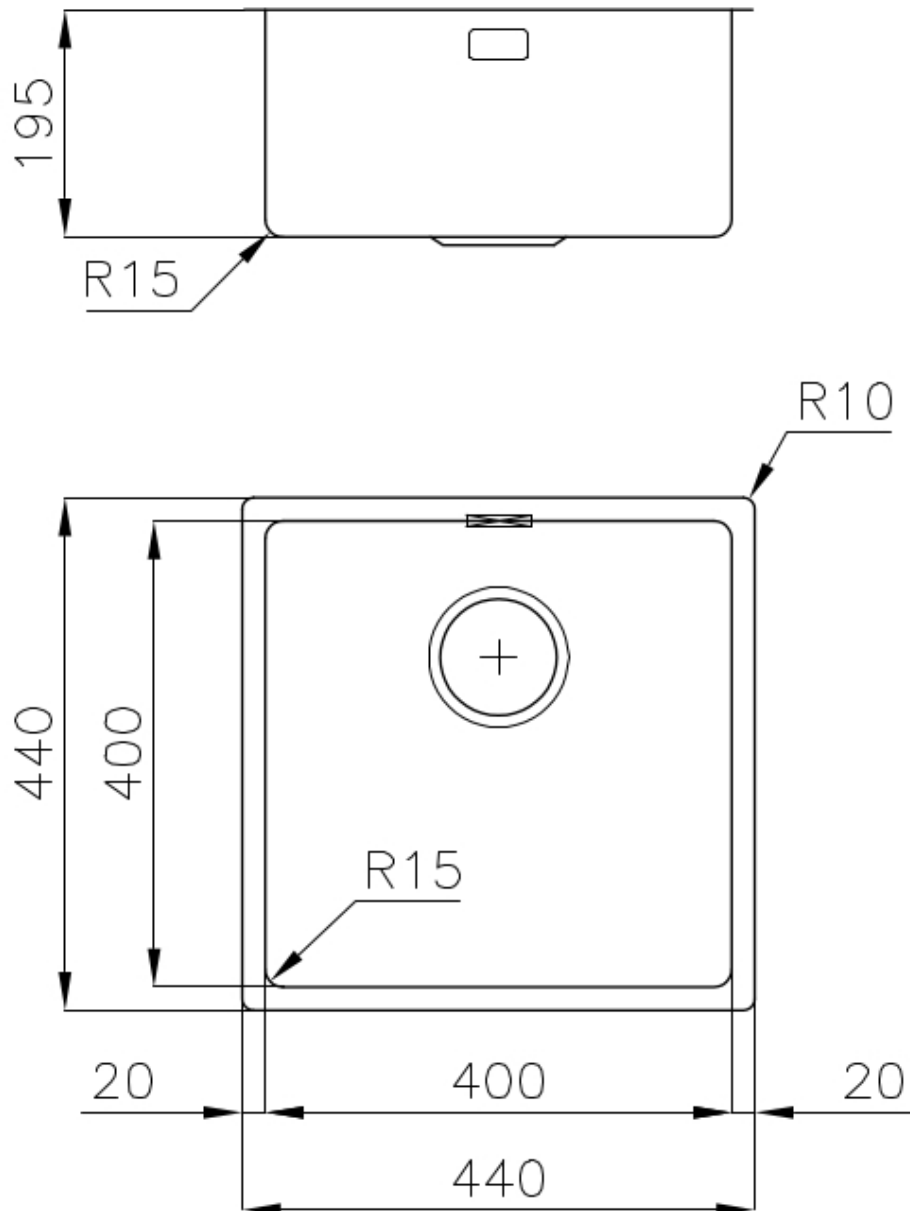

Material AISI 304 stainless steel

Texture Vintage

Base 60 cm

Dimensions 440x440 mm

Standard fittings Fixing hooks, gasket, drain, overflow and siphon, boxed packing

Mixer holes No standard holes

Built-in hole [View technical data sheet](#)

Drainer No

Width 44 cm

Bowl dimension 400x400mm

Number of bowls 1 bowl

Waste fitting 3,5" drain

FEATURES

VINTAGE PVD The prestigious PVD finish combines with the care for detail of the Vintage finish, to create a combination of unique elegance.

Basket 3,5" waste fitting The drain is equipped with a large 3.5" drain, with the practical basket cap that prevents the discharge of solid parts.

High thickness 1mm thick steel. A significant thickness, which guarantees the maximum sturdiness and durability.

Small radius Bowls with squared shapes with a modern design and an increased capacity, for a minimal aesthetics connected with an extreme practicality.

TECHNICAL DATA

Cut out size
Dimensioni per foratura top