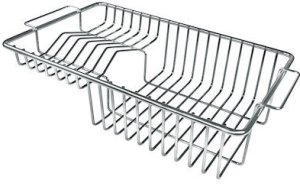

A100 C03

* only in combination with the accessory
A644 A01

**GRILLE PORTE-ASSIETTES INOX
25x35**

A100 A54

* only in combination with the accessory
A644 F04

**PLANCHE DE DECOUPE CRYSTAL
23x41 CM**

A631 C00

**PLANCHE DE DECOUPE DOUBLE
HDPE**

A644 A01

**PLANCHE DE DECOUPE DOUBLE
IROKO**

A644 F04

**PLANCHE DE DECOUPE HDPE
27x42 CM**

A657 F01

CUVETTE INOX PERFOREE

A151 F00

* only in combination with the accessory
A644 A01

GRILLE PORTE-ASSIETTES INOX
250x425
A100 B01

KIT RÂPES ET PLANCHE DE
DECOUPE HDPE
A159 A01
* only in combination with the accessory
A644 A01

RECOMMENDED PAIRINGS

VERONA COPPER
R497 D06