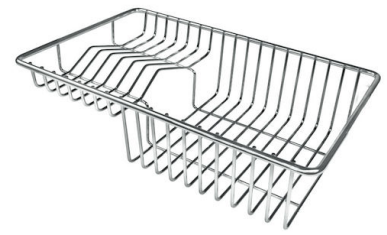

Small radius Bowls with squared shapes with a modern design and an increased capacity, for a minimal aesthetics connected with an extreme practicality.

TECHNICAL DATA

Cut out size
Dimensioni per foratura top

GALLERY

OPTIONAL ACCESSORIES

CUVETTE PERFOREE INOX

A154 F00

* only in combination with the accessory
A644 F04

CUVETTE PLASTIQUE BLANCHE

A153 A00

**GRILLE POR.ASSIETTES INOX
mm214x379**

A100 C03

* only in combination with the accessory
A644 A01

**GRILLE PORTE-ASSIETTES INOX
25x35**

A100 A54

* only in combination with the accessory
A644 F04

**PLANCHE DE DECOUPE CRYSTAL
23x41 CM**

A631 C00

**PLANCHE DE DECOUPE DOUBLE
HDPE**